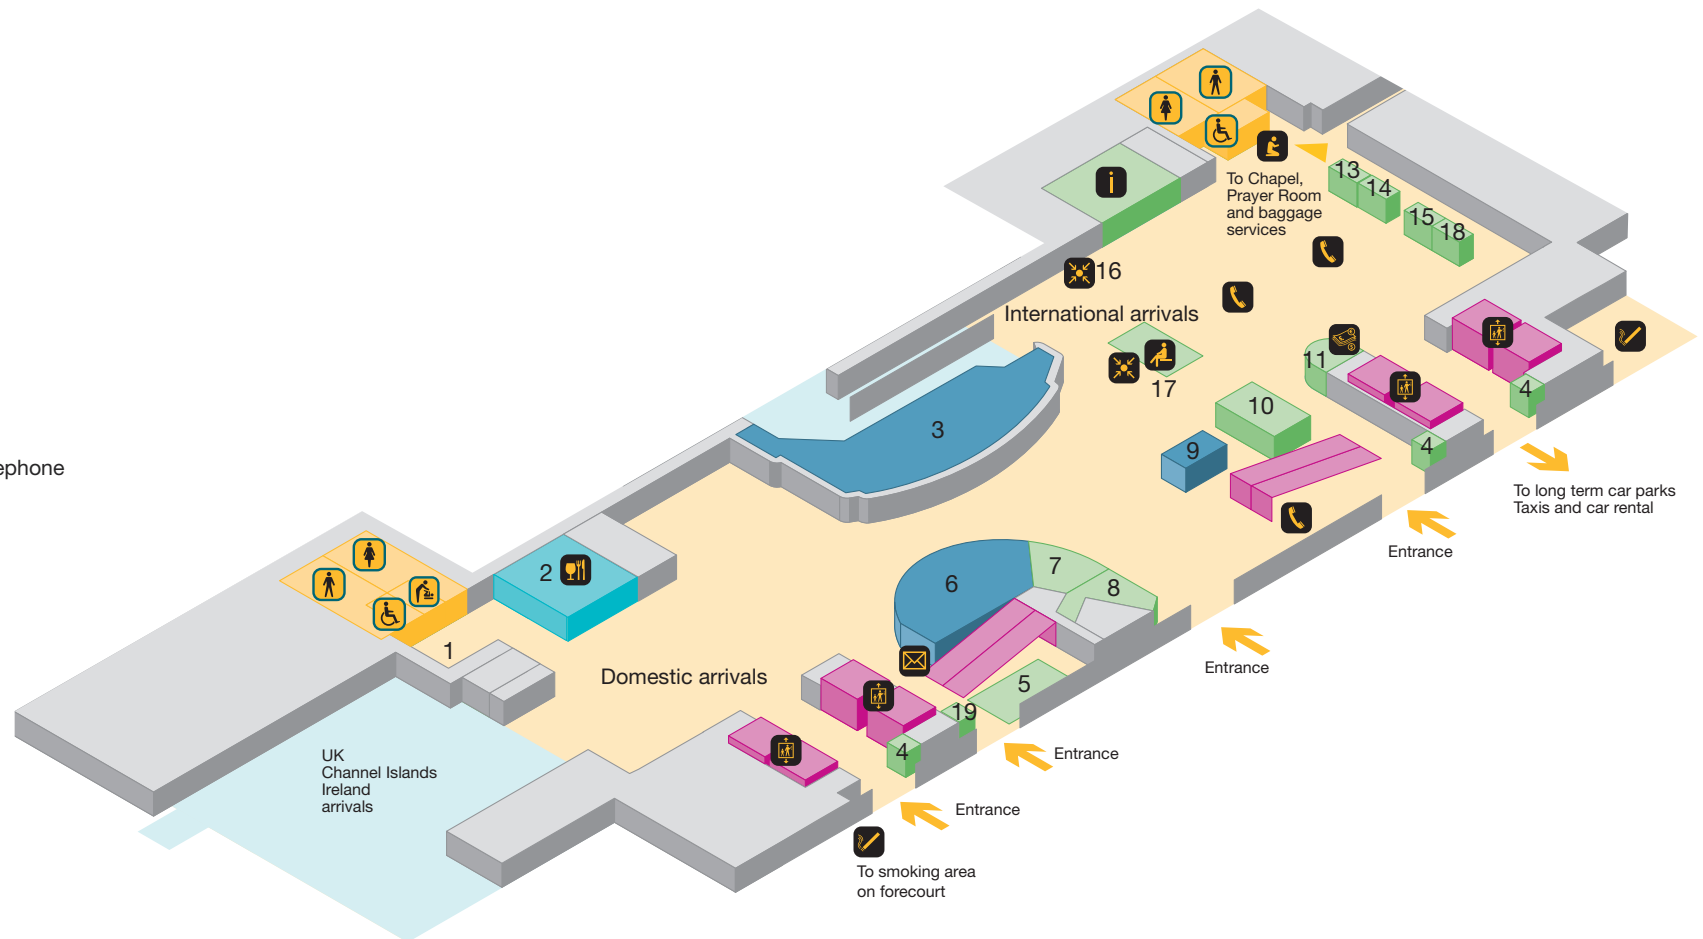

Shops & Food and Drink

- | | |
|---|--|
| Bar / Pub | 13 Hugo Boss |
| Restaurant / Café | 14 Mango |
| 1 WHSmith | 15 Shoe Studio |
| 2 Boots | 18 Next |
| 3 Best of the Best | 21 World Duty Free |
| 4 Dixons Travel | 22 World of Whiskies |
| 5 Jo Malone | 23 Sunglass Hut |
| 6 The Watch and Jewellery Store | 24 Ted Baker |
| 7 Rosetta Stone | 25 Tie Rack |
| 8 World Duty Free | 26 Rolling Luggage |
| 9 Harrods | 30 Dixons Travel |
| 10 Hamleys | 32 Fat Face |
| 12 Seafood Bar | 33 Rituals |
| 34 Accessorize | 35 Lacoste |
| | 36 Game Grid |
| | 37 Red Lion |
| | 38 Glorious Britain |
| | 39 WHSmith |
| | 40 WHSmith Books |

YOUR LONDON AIRPORT *Gatwick*

North Terminal - Arrivals, ground floor

- Public areas
- Passenger areas
- Lift

Amenities

- Accessible toilet
- Babycare
- Toilet men
- Toilet women

Services

- Bureau de change
- Information zone
- Meeting point
- Public telephone
- Smoking area
- 1 HM Immigration information telephone
- 4 Special assistance help point
- 5 National Express waiting area
- 7 Cash machine
- 8 National Express tickets
- 10 British Hotel Reservation Centre (BHRC)
- 11 Travelex Bureau de Change
- 13 Shop & drop
- 14 easyBus
- 15 Emirates Limousine Services
- 16 BA Sky Flyers meeting point
- 17 Seating Area
- 18 Taxi
- 19 Help point

Shops & Food and Drink

- Restaurant / Café
- 2 Costa Coffee
- 3 World Duty Free Arrivals Shop
- 6 WHSmith
- 9 Spectrum Internet

YOUR LONDON AIRPORT *Gatwick*

North Terminal - Check-in, level 2

- Public areas
- Passenger areas
- Lift

YOUR LONDON AIRPORT *Gatwick*

North Terminal - Departure lounge, upper level

- Public areas
- Passenger areas
- Lift

Amenities

- Accessible toilet
- Babycare
- Toilet men
- Toilet women

Services

- Bureau de change
- 2 Moneycorp Bureau de Change and cash machine
- 14 Phone charger