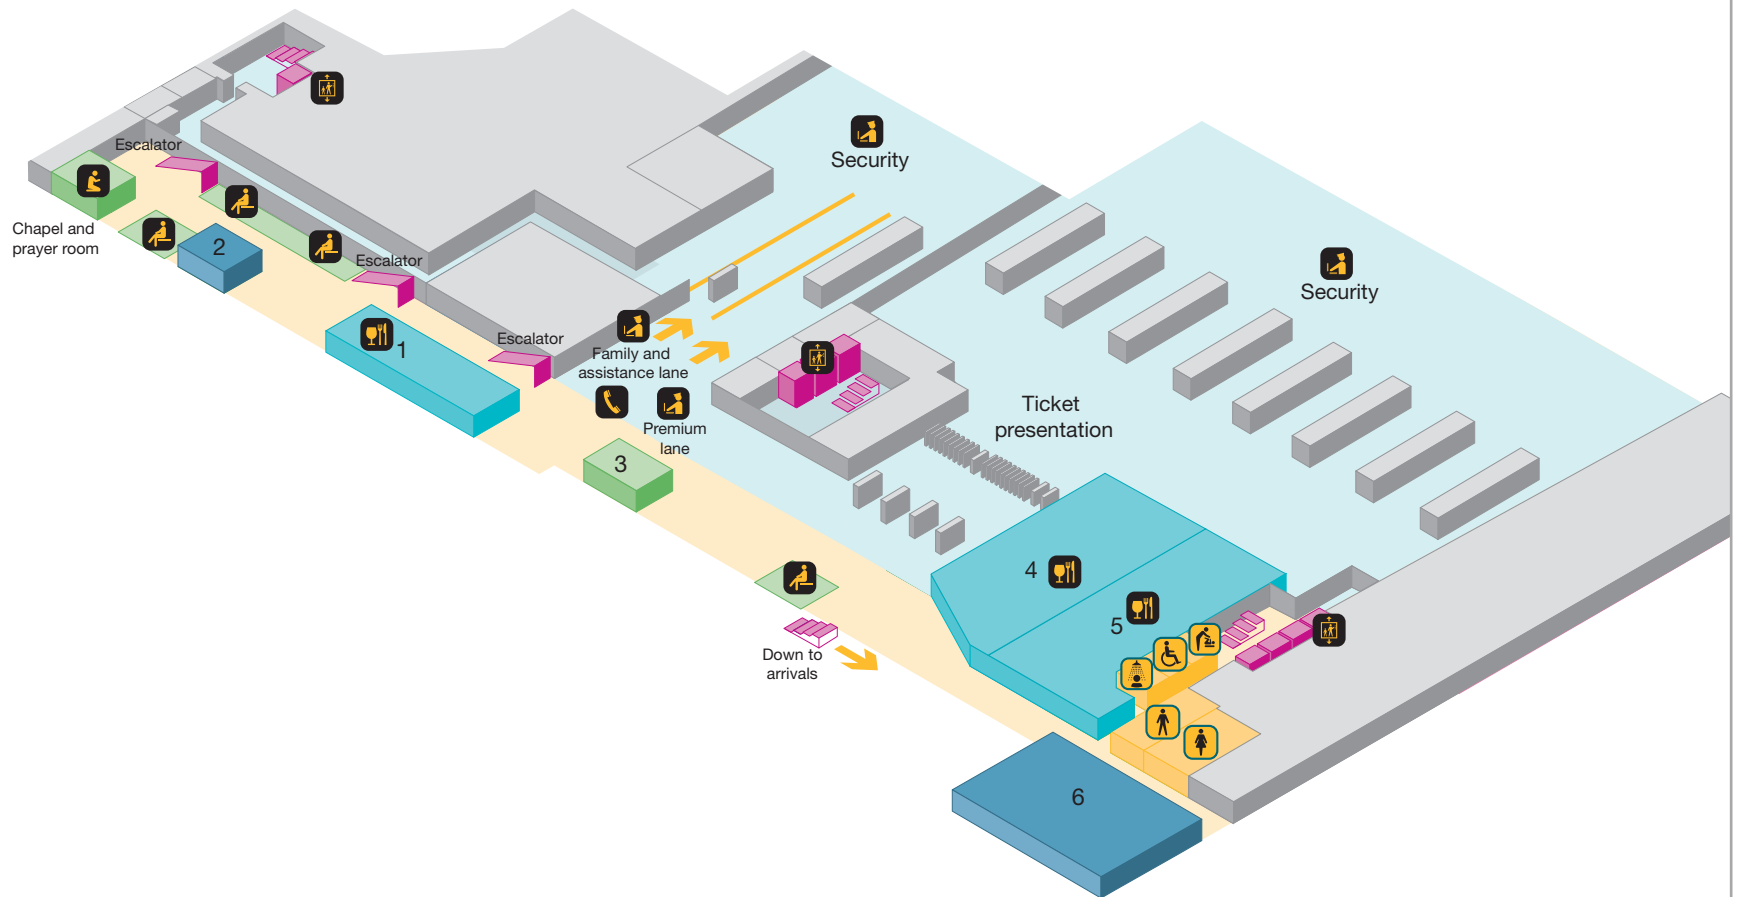

YOUR LONDON AIRPORT *Gatwick*

South Terminal - Check-in level 2

- Public areas
- Passenger areas
- Lift to security / lost property

Amenities

- Accessible toilet
- Toilet men
- Toilet women

Services

- Buggy access
- Bureau de change
- Chapel and prayer room
- Check-in
- Lift
- Lost property
- Public telephone
- Smoking area
- Tour operator / airline ticket desks
- Wheel chair access
- 2 Moneycorp Bureau de Change
- 4 Oversized baggage
- 5 Special assistance desk & reserved seating
- 6 Self-service check-in
- 7 Special assistance help point
- 8 Travelex Bureau de Change
- 9 Cash machines
- 10 HM Customs
- 12 British Hotel Reservation Centre (BHRC)
- 14 Baggage repack and weigh zone

Shops & Food and Drink

- Restaurant / Café
- 3 WHSmith
- 4 World Duty Free Arrivals Shop
- 6 Left baggage (and Shop & Drop)
- 7 Costa Coffee

YOUR LONDON AIRPORT *Gatwick*

South Terminal - Departures level 3

- Public areas
- Passenger areas
- Lift

Amenities

- Accessible toilet
- Babycare
- Shower facilities
- Toilet men
- Toilet women

Services

- Bureau de change
- Chapel and prayer room
- Lift
- Public telephone
- Seating
- Travelex Bureau de Change

Shops & Food and Drink

- Restaurant / Café
- 1 Caffè Nero
- 2 Internet zone
- 4 Giraffe
- 5 Apostrophe
- 6 The Beehive

South Terminal - Departure lounge, lower level

- Public areas
- Passenger areas
- Lift