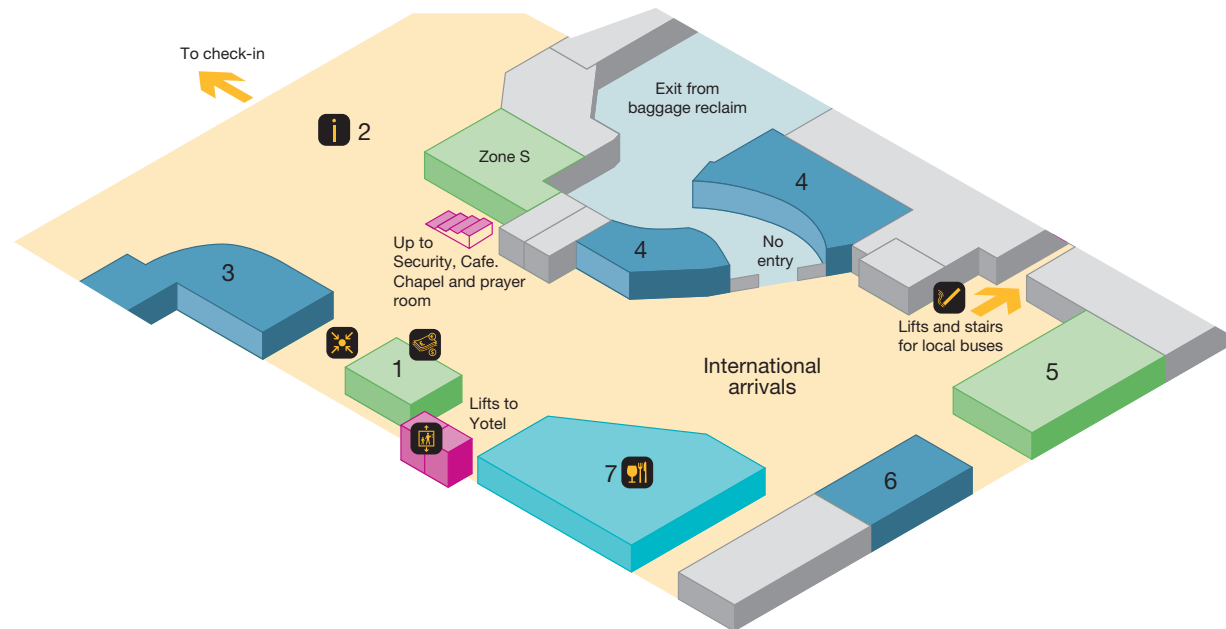

YOUR LONDON AIRPORT *Gatwick*

South Terminal - Check-in level 2

- Public areas
- Passenger areas
- Lift to security / lost property

Amenities

- Accessible toilet
- Toilet men
- Toilet women

Services

- Buggy access
- Bureau de change
- Chapel and prayer room
- Check-in
- Lift
- Lost property
- Public telephone
- Smoking area
- Tour operator / airline ticket desks
- Wheel chair access
- 2 Moneycorp Bureau de Change
- 4 Oversized baggage
- 5 Special assistance desk & reserved seating
- 6 Self-service check-in
- 7 Special assistance help point
- 8 Travelex Bureau de Change
- 9 Cash machines
- 10 HM Customs
- 12 British Hotel Reservation Centre (BHRC)
- 14 Baggage repack and weigh zone

Shops & Food and Drink

- Restaurant / Café
- 3 WHSmith
- 4 World Duty Free Arrivals Shop
- 6 Left baggage (and Shop & Drop)
- 7 Costa Coffee

YOUR LONDON AIRPORT *Gatwick*

South Terminal - Departures level 3

- Public areas
- Passenger areas
- Lift

Amenities

- Accessible toilet
- Babycare
- Shower facilities
- Toilet men
- Toilet women

Services

- Bureau de change
- Chapel and prayer room
- Lift
- Public telephone
- Seating
- Travelex Bureau de Change

Shops & Food and Drink

- Restaurant / Café
- 1 Caffè Nero
- 2 Internet zone
- 4 Giraffe
- 5 Apostrophe
- 6 The Beehive

South Terminal - Departure lounge, lower level

- Public areas
- Passenger areas
- Lift