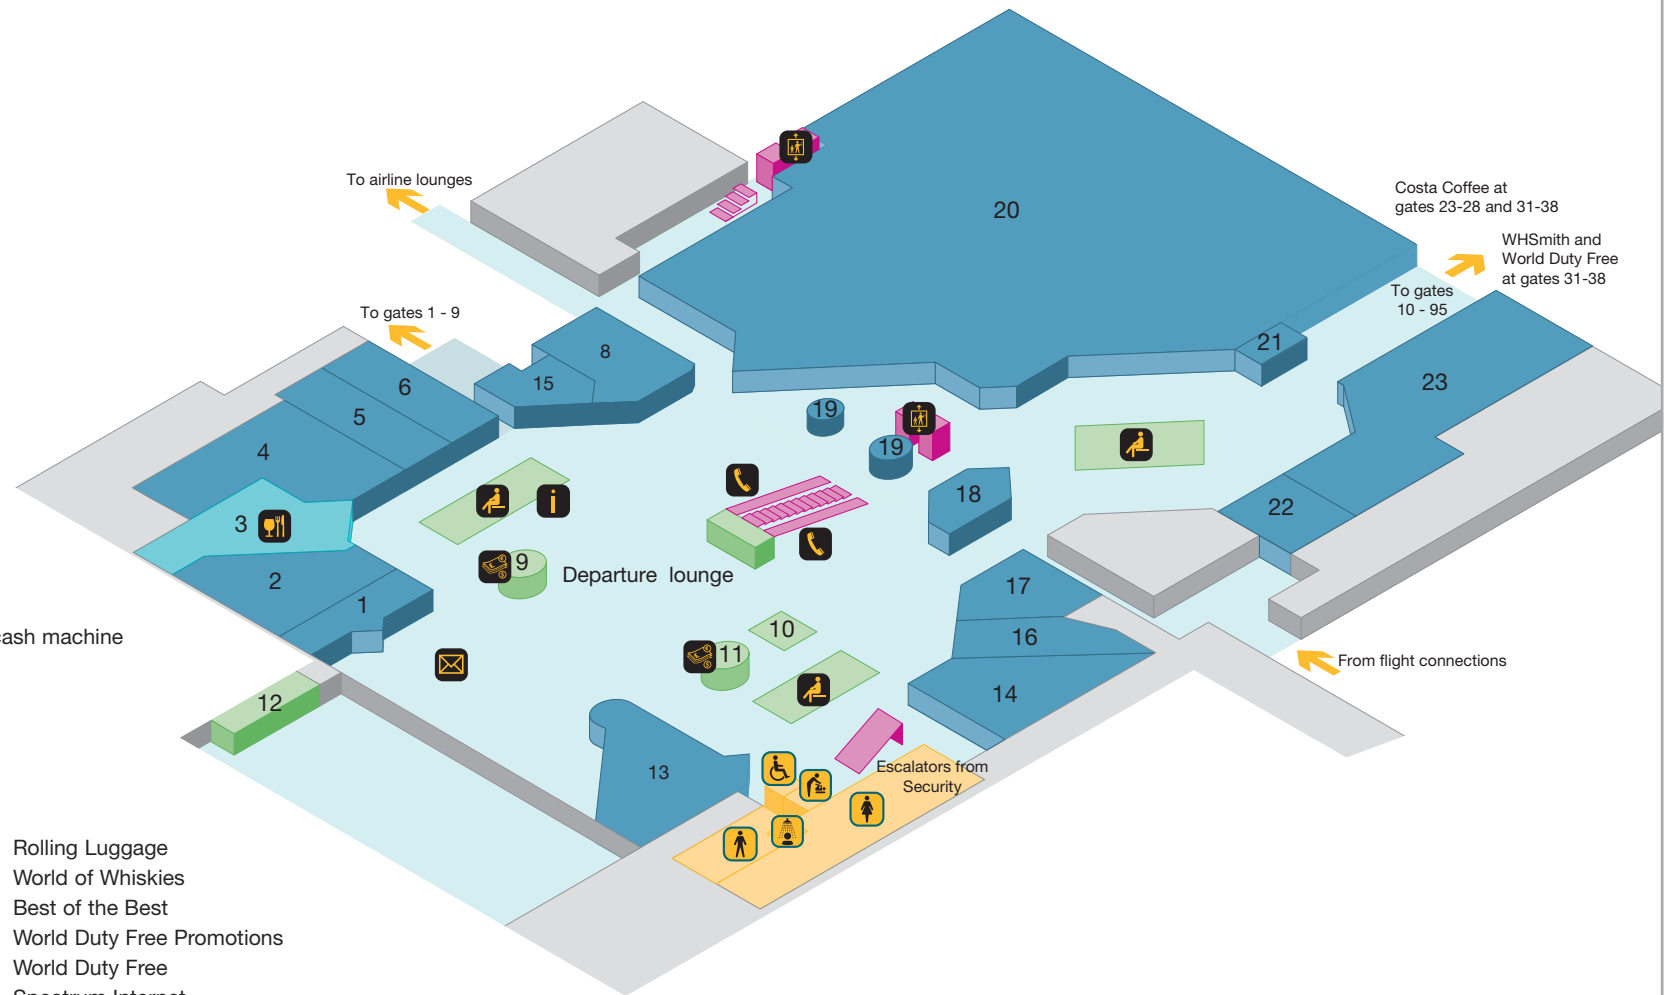

- Public areas
- Passenger areas
- Lift

Amenities

- Accessible toilet
- Babycare
- Shower facilities
- Toilet men
- Toilet women

Services

- Bureau de change
- Chapel and prayer room
- Lift
- Public telephone
- Seating
- Travelex Bureau de Change

Shops & Food and Drink

- Restaurant / Café
- 1 Caffè Nero
- 2 Internet zone
- 4 Giraffe
- 5 Apostrophe
- 6 The Beehive

South Terminal - Departure lounge, lower level

- Public areas
- Passenger areas
- Lift

Amenities

- Accessible toilet
- Babycare
- Shower facilities
- Toilet men
- Toilet women

Services

- Bureau de change
- Airline Information
- Public telephone
- Postbox
- Seating
- 9 Travelx Bureau de Change and cash machine
- 10 Special assistance desk & reserved seating
- 11 Moneycorp Bureau de Change and cash machine
- 12 Customs VAT office

YOUR LONDON AIRPORT *Gatwick*

South Terminal - Departure lounge, upper level

- Public areas
- Passenger areas
- Lift

Amenities

- Accessible toilet
- Toilet men
- Toilet women

Services

- Moneycorp Bureau de Change and cash machine
- Public telephone
- Seating
- 6 Moneycorp Bureau de Change
- 18 Airline and business lounges
- 19 Internet